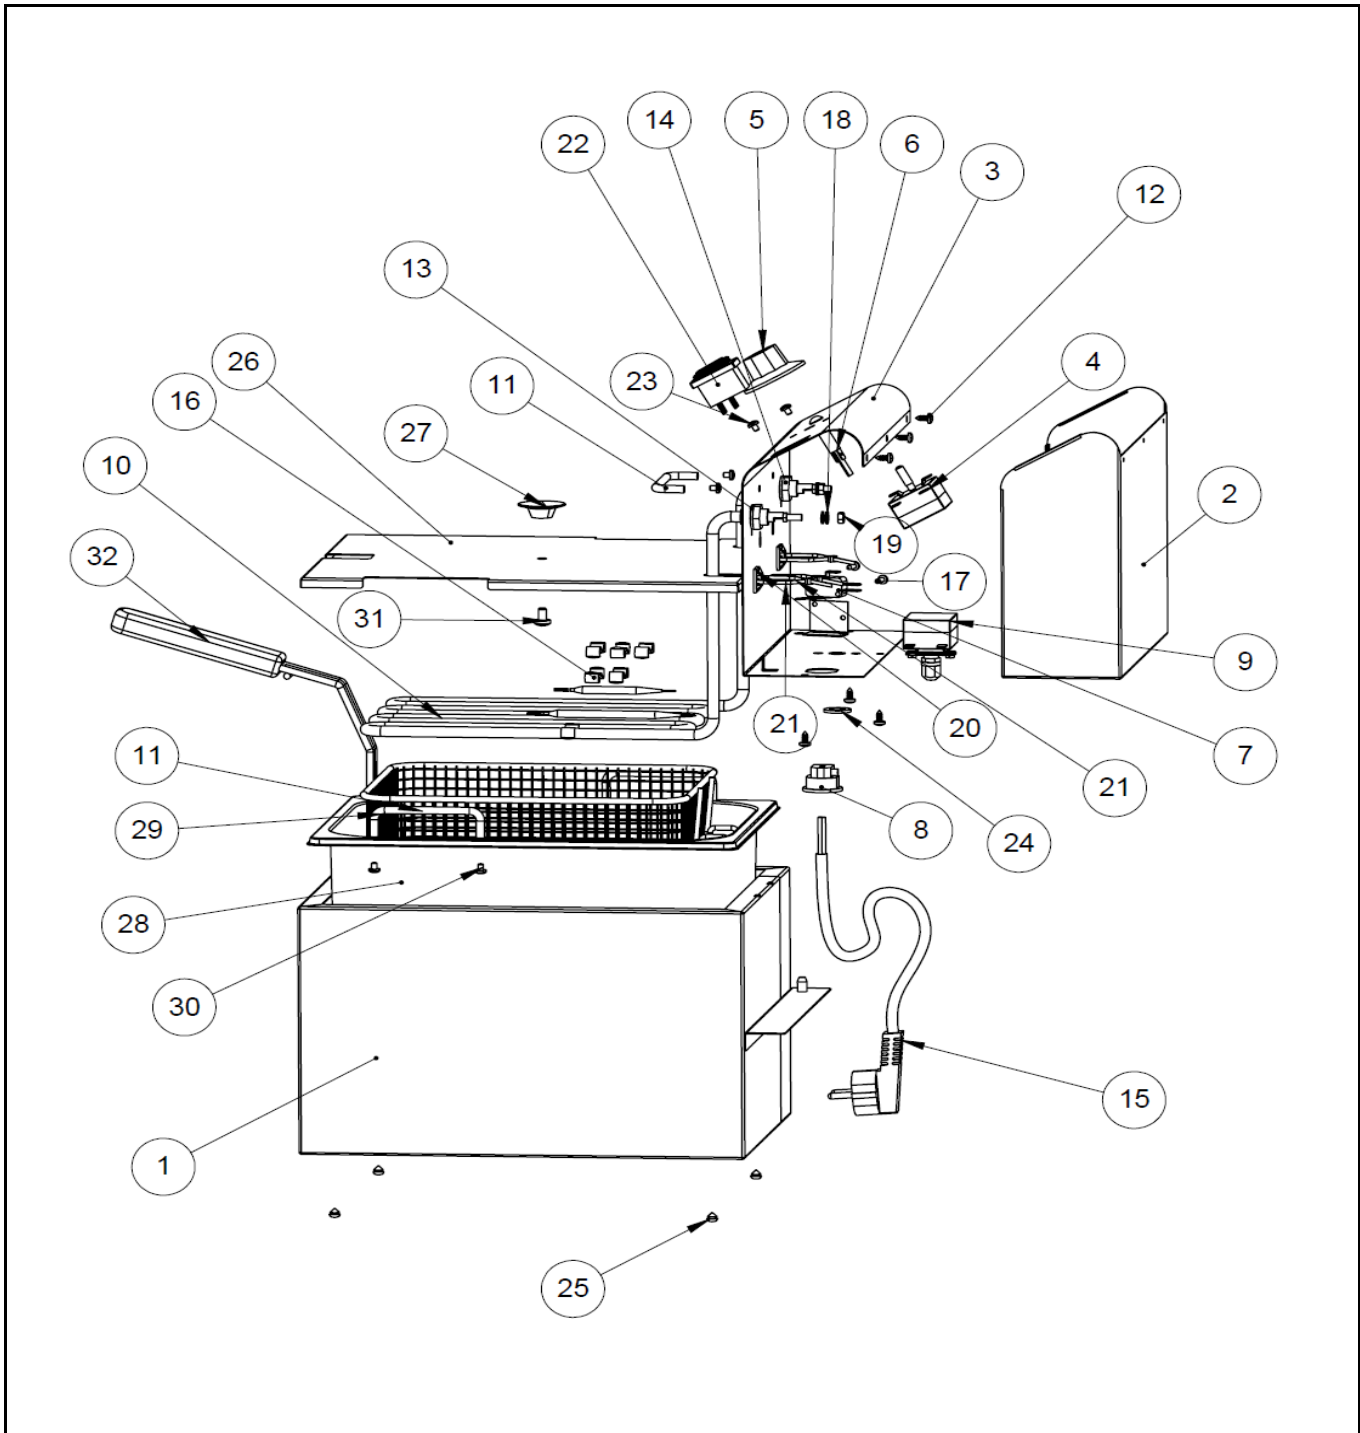

Bill of materials (BOM)

 <b style="font-size: 24px; font-weight: bold;">HENDI <small>FOOD SERVICE EQUIPMENT</small> Hendi B.V. Steenoven 21 3911 TX Rhenen The Netherlands	Batch #	Appliance part#
	000000 until 400780 and 401248	207208
	Description	
Deep Fryer Mastercook 8L		

Date	31-03-2016	Revision #	Revision version
Revision	First bill of materials (BOM)		

Item	Description	Part#	Quantity	Remark	Picture
1	Frame complete	207222	1		
2	Back cover	nss	1	Available as 207215	
3	Fryer head complete	207215	1	Incl item 2;4;5;6;7;8;9;10;11;12;13;14 15;16;17;18;19;20;21;22;23;24	
4	Thermostat 0/190°C	205228	1	Also in 207215	
5	Knob thermostat	205235	1	Also in 207215	
6	Indicator light yellow	201145	1	Also in 207215	
7	Microswitch 16A/250V	207093	1	Also in 207215	
8	Pull relief PA107	920107	1	Also in 207215	
9	Hi-limiter 230°C	929001	1	Also in 207215	
10	Element 3250W 230V	207048	1	Also in 207215	
11	Bracket	207154	1	2 pcs M4x5 included	
12	Sheet-metal srew 4.2x9.5	nss	6	Available as 207215	
13	Washer 13.5x20	nss	2	Available as 207215	
14	Nut 1/4"	nss	2	Available as 207215	
15	Powercord	207017	1	Also in 207215	
16	Leaf spring SS	207314	6	Also in 207215	
17	Sheet-metal screw 3,5 x 13	nss	2	Available as 207215	
18	Washer M5	nss	4	Available as 207215	
19	Nut M5	nss	2	Available as 207215	
20	Self adhesive mounting plate	nss	2	Available as 207215	
21	Tie rip	nss	3	Available as 207215	
22	Switch	205426	1	Also in 207215	
23	Nut M4x5	nss	4	Available as 207215	
24	Ring Hi-limiter	nss	1	Available as 207215	
25	Buffer	207185	4		
26	Lid	207062	1	Incl item 27;31	
27	Knob for lid	207024	1	Also in 207062	
28	Fryer bassin	207079	1		
29	Bracket	207154	2	2 pcs M4x5 included	
30	Screw M4x5	nss	4	Available in 207154	
31	Screw M6x10	nss	1	Available in 207024 and 207062	
32	Fryer basket	643617	1		