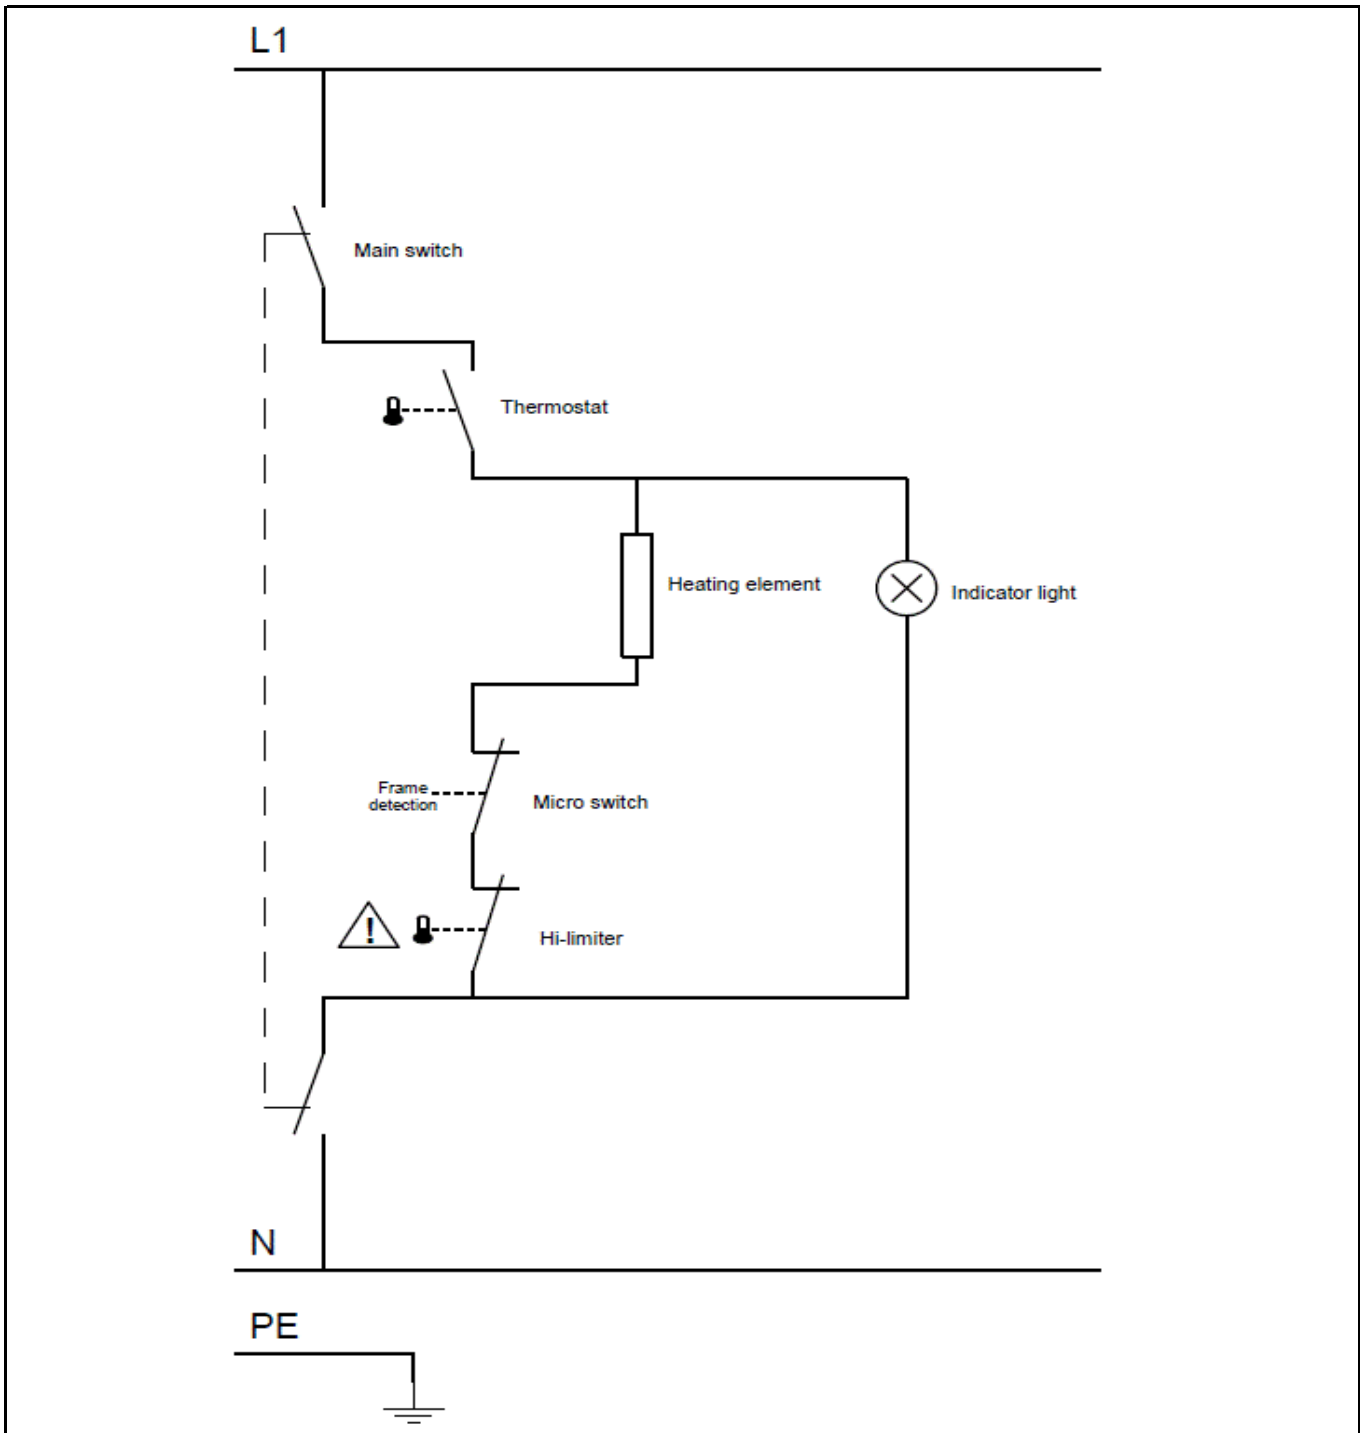

Circuit diagram

HENDI FOOD SERVICE EQUIPMENT Hendi B.V. Steenoven 21 3911 TX Rhenen The Netherlands	Batch #	Appliance part#
	000000 until 400780 and 401248	207208
	Description	
	Deep Fryer Mastercook 8L	

Date	31-03-2016	Revision #	Revision version
Revision	First bill of materials (BOM)